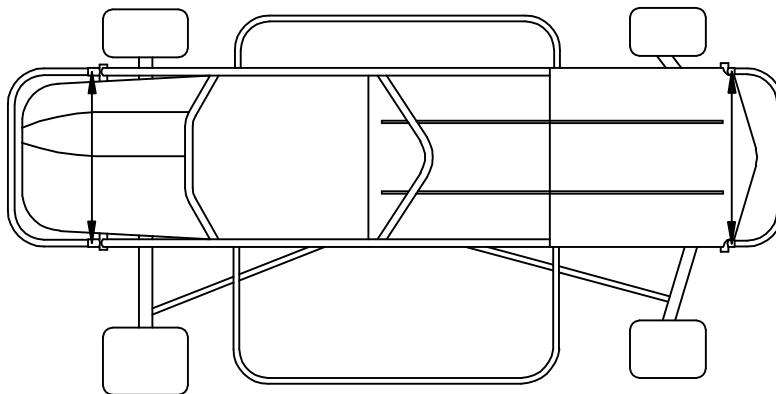

## CAR SIZE & TYPE CHART

Measure from center of bolt to center bolt

	74"	76"	78"	80"	82"
Original	10"	12"	14"	16"	18"
Widebody	8"	10"	12"	14"	16"
BOB	8"	10"	12"	14"	16"
Hurricane	10"	12"	14"	16"	18"

Measure from center of spud to center spud

	Front	Rear
Original	13 3/4"	15 1/2"
Widebody	15 1/2"	17 1/2"
BOB	15 1/2"	16"
Hurricane	13 3/4"	15 3/4"