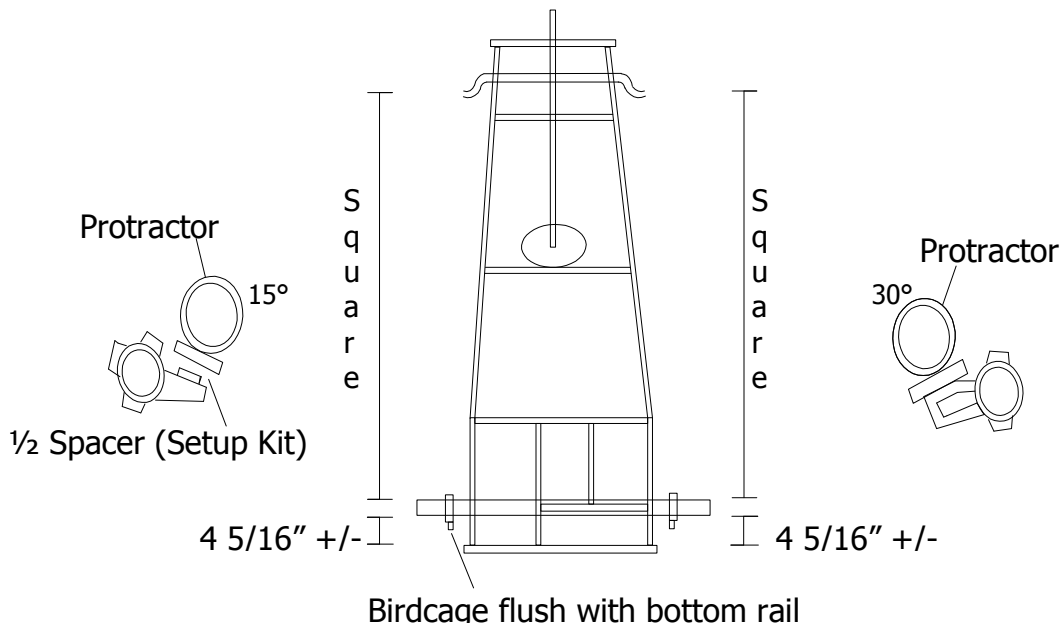

1998-2005 BOB "Zero" Setup Sheet

1 13/16" Spacer (Setup Kit)

3/4" Square Tube (Setup Kit)

Panhard Bar in bottom hole

SWB Axle 7 3/4—7 7/8

Panhard Bar in 2nd hole from bottom