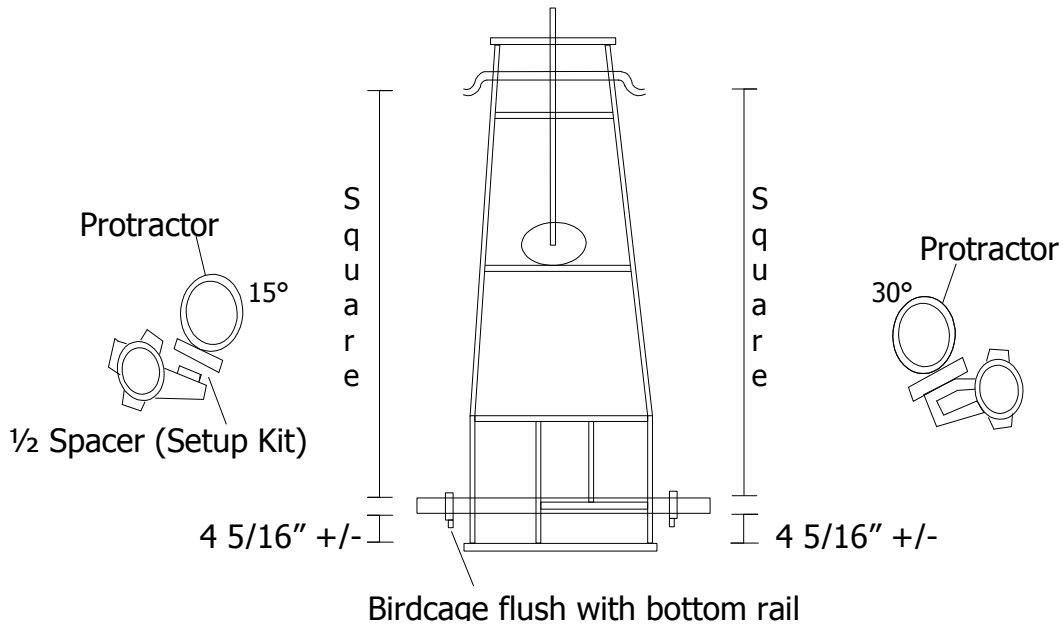

2002 "Zero" Setup Sheet

1 13/16" Spacer (Setup Kit)

3/4" Square Tube (Setup Kit)

Panhard Bar in 1st hole

SWB Axle 7 3/4—7 7/8

Panhard Bar in 1st hole